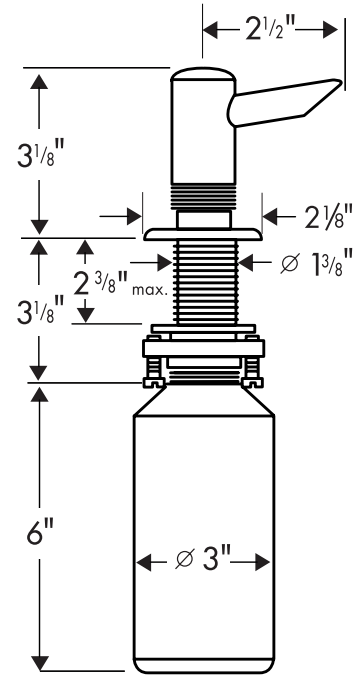

# Kitchen Soap / Lotion Dispenser

40418XX0

Available in Chrome (00), Steel Optik (80)

## Product Specification

Fits most basin holes

12 oz. capacity

Max. depth of mounting surface 2 3/8"